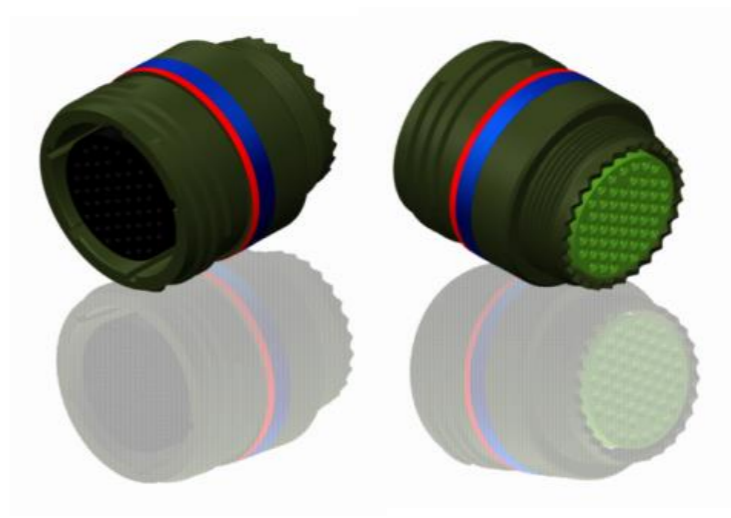

H G F E D C B A

4  
3  
2  
1

4  
3  
2  
1

LAYOUT SHOWN AS EXAMPLE

Keying Shown as example

**CHARACTERISTICS**

- Standard : Based on MIL-DTL-38999 Series III
- Shell Material : Aluminium
- Shell Plating : Olive drab Cadmium
- Insulator : Thermoplastic
- Contacts : Copper Alloy
- Seals & Grommet : Silicon Elastomer
- Contact Plating : Gold over copper Alloy 0.8µm minimum
- Durability : 500 Mating cycles
- Delivered with Souriau contacts and Accessories
- Temperature Range : -65°C to +175°C
- Salt Spray : 500 hours

Connector dimension	
Dim	Nominal
F	35 Max
Z	31.5 Max
VV THREAD	M31x1-6g

SOURIAU shall not be liable for any non-conformity or damage due to a use of the Products which does not comply with the Specifications issued by either of the Parties or by a third party (professional recommendation, technical notice.)