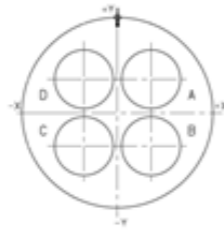

H G F E D C B A

Contact Layout

**48**

4#8 Power

21-48		
Ctc	X	Y
A	4.57	4.57
B	4.57	-4.57
C	-4.57	-4.57
D	-4.57	4.57

SOURIAU shall not be liable for any non-conformity or damage due to a use of the Products which does not comply with the Specifications issued by either of the Parties or by a third party (professional recommendation, technical notice.)