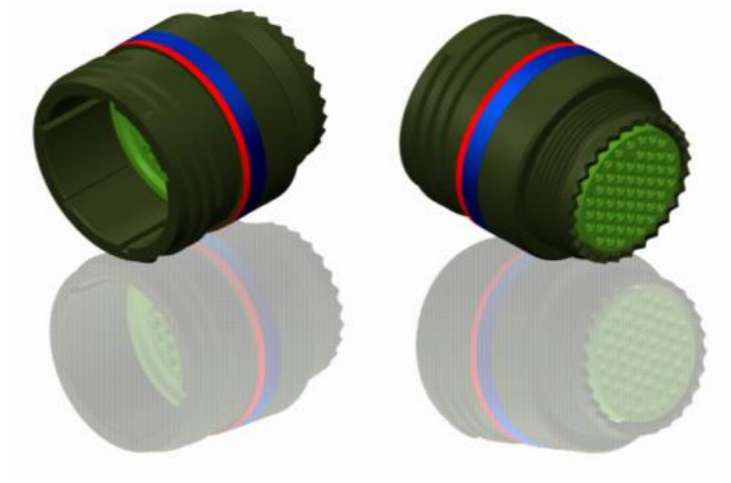

H G F E D C B A

4  
3  
2  
1

4  
3  
2  
1

LAYOUT SHOWN AS EXAMPLE

Keying Shown as example

**CHARACTERISTICS**

- Standard : Based on MIL-DTL-38999 Series III
- Shell Material : Aluminium
- Shell Plating : Olive drab Cadmium
- Insulator : Thermoplastic
- Contacts : Copper Alloy
- Seals & Grommet : Silicon Elastomer
- Contact Plating : Gold over copper Alloy 0.8µm minimum
- Durability : 500 Mating cycles
- Delivered with Souriau contacts and Accessories
- Temperature Range : -65°C to +175°C
- Salt Spray : 500 hours

Connector dimension	
Dim	Nominal
F	30.15 Max
Z	31.5 Max
VV THREAD	M25x1-6g

SOURIAU shall not be liable for any non-conformity or damage due to a use of the Products which does not comply with the Specifications issued by either of the Parties or by a third party (professional recommendation, technical notice.)