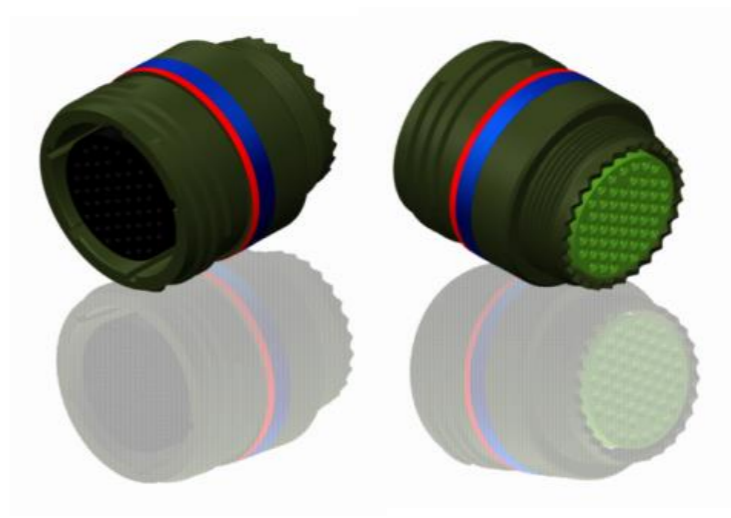

H G F E D C B A

4
3
2
1

4
3
2
1

LAYOUT SHOWN AS EXAMPLE

Keying Shown as example

CHARACTERISTICS

- Standard : Based on MIL-DTL-38999 Series III
- Shell Material : Aluminium
- Shell Plating : Olive drab Cadmium
- Insulator : Thermoplastic
- Contacts : Copper Alloy
- Seals & Grommet : Silicon Elastomer
- Contact Plating : Gold over copper Alloy 0.8µm minimum
- Durability : 500 Mating cycles
- Delivered with Souriau contacts and Accessories
- Temperature Range : -65°C to +175°C
- Salt Spray : 500 hours

Connector dimension	
Dim	Nominal
F	30.15 Max
Z	31.5 Max
VV THREAD	M25x1-6g

SOURIAU shall not be liable for any non-conformity or damage due to a use of the Products which does not comply with the Specifications issued by either of the Parties or by a third party (professional recommendation, technical notice.)